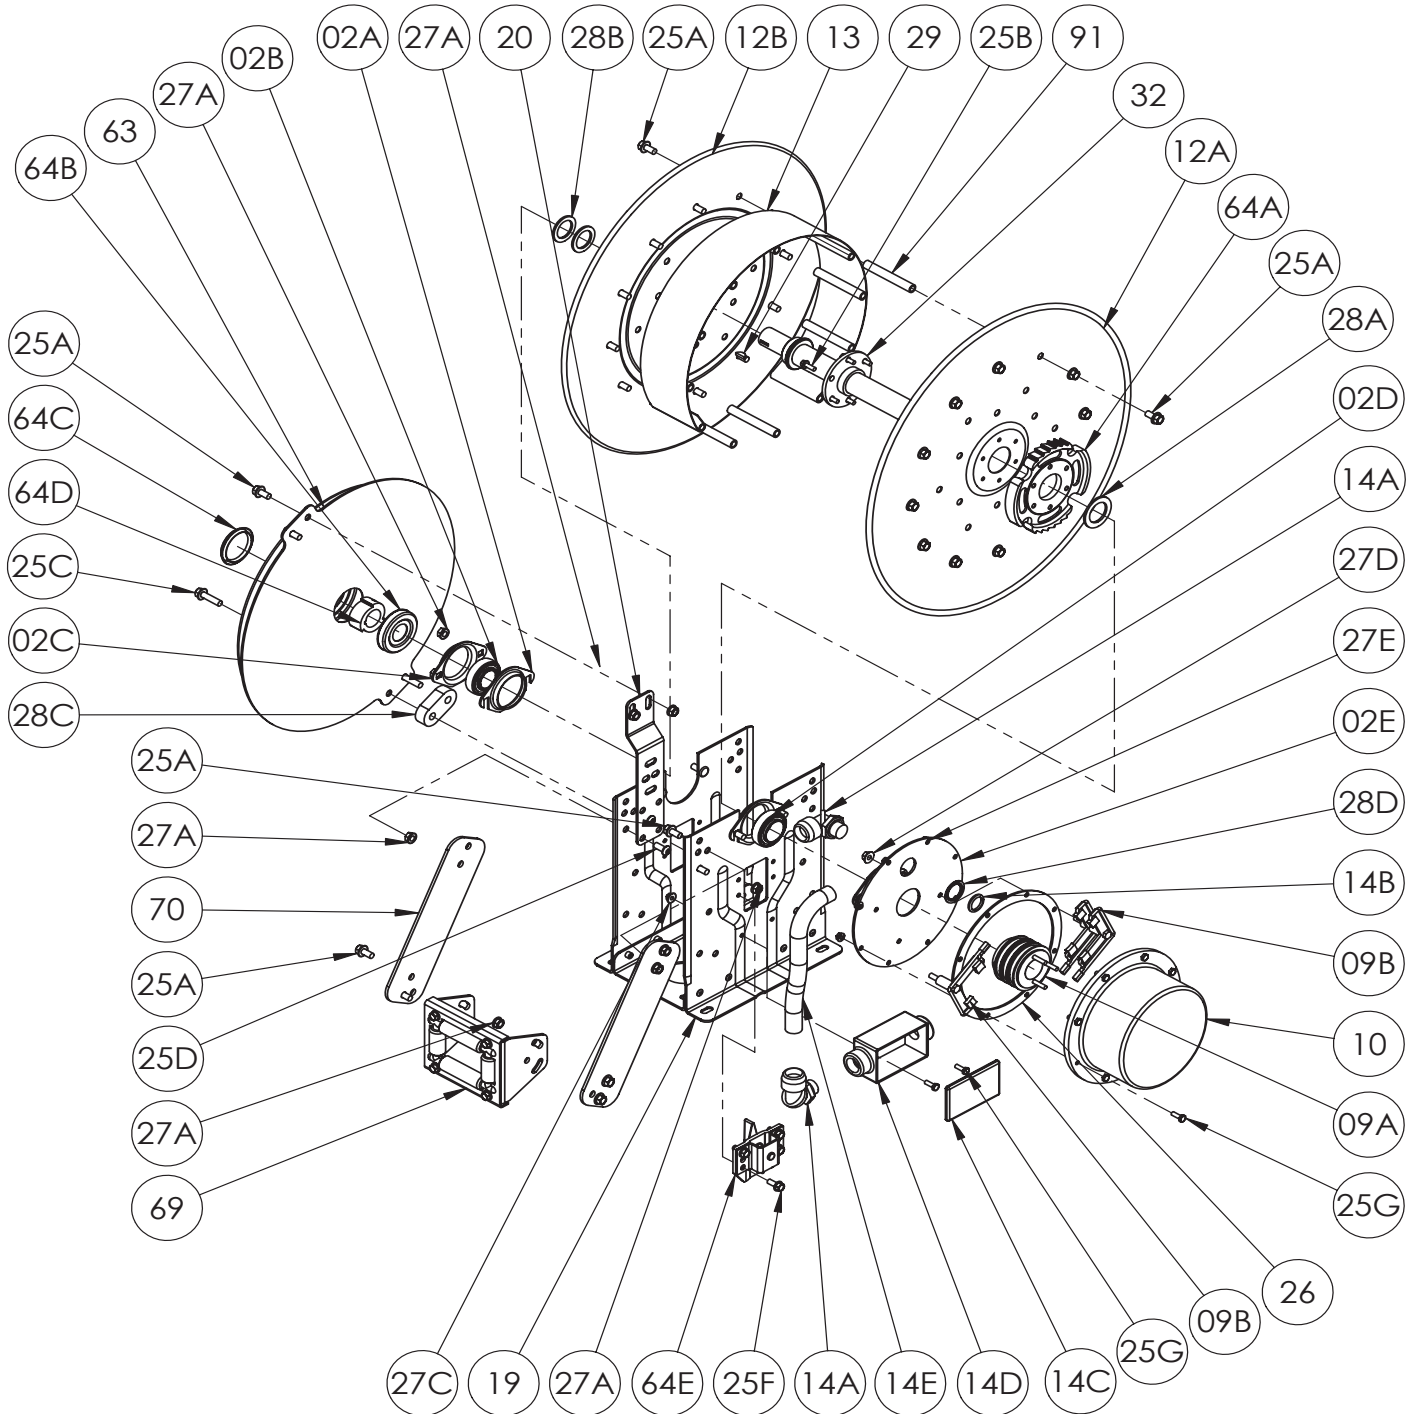

ISO 164 PARTS LIST NSCR SERIES

**PARTS LIST
ISO 164
NSCR SERIES**

When ordering parts

BE SURE TO SPECIFY COMPLETE MODEL NUMBER and SERIAL NUMBER OF REEL.

USE PART NUMBER!

Item No.	Description	PART NUMBER	Quantity
02A	Self Aligning Bearing Holder, E-Coated (Slotted).....	9902.2801	2
02B	1" Self Aligning Bearing Insert Plated.....	9902.1500	1
02C	Self Aligning Bearing Holder, E-Coated.....	9902.2800	1
02D	1-1/2" Self Aligning Bearing Insert Plated.....	9902.4001	1
02E	Collector Ass'y Backing Plate w/ Bearing Holder.....	9943.0005	1
02F	1" Self Aligning Bearing for N Series Complete (Includes 02A, 02B and 02C).....	9902.2600	1
09A	3 Conductor 45 Amp 1-1/2" Bore Ass'y (Includes 09B).....	9942.0314	1
09A	4 Conductor 45 Amp 1-1/2" Bore Ass'y (Includes 09C) (Not Shown).....	9942.0414	1
09B	3 Conductor 45 Amp Brush Harness Ass'y.....	9943.0019	1
09B	4 Conductor 45 Amp Brush Harness Ass'y (Not Shown).....	9943.0020	1
10	Collector Cover for 3 Conductor 45 Amp Ass'y (Include 26).....	9943.0001	1
10	Collector Cover for 4 Conductor 45 Amp Ass'y (Includes 26) (Not Shown).....	9943.0002	1
12A	Front Disc (Includes 64A and 25B).....	Spec Model	1
12B	Back Disc (Includes Disc Washer for 23-24 and larger Discs).....	Spec Model	1
13	15-1/2" Diameter Wrap Around Drum (304 Stainless Steel).....	9905.0178	1
13	10-1/2" Diameter Wrap Around Drum (304 Stainless Steel) (Not Shown).....	9905.0138	1
14A	3/4" Swivel-loc Liquidtight Connector.....	9955.0009	2
14B	3/4" Locking Nut for Liquidtight Connector.....	9955.0014	1
14C	Red Dot Junction Box Cover w/ Screws.....	9955.0044	1
14D	Red Dot Junction Box for 3 Conductor 45 Amp (Includes 14C).....	9955.0045	1
14D	Red Dot Junction Box for 4 Conductor 45 Amp (Includes 14C) (Not Shown).....	9955.0047	1
14E	3/4" Liquidtight Flex Conduit ~(Per Foot) Specify Model.....	9955.0114	1
19	N Series Spring Reel Frame Assembly.....	Spec Model	1
20	Universal Spring Mounting Bracket for N Series.....	9922.0050	1
25A	3/8"-16 x 3/4" Spinlock Bolt (Specify Model).....	9904.2201	20 or 32
25B	1/4"-20 x 3/4" Spinlock Bolt.....	9904.1060	6
25C	3/8"-16 x 1-1/2" Spinlock Bolt.....	9904.2204	2
25D	3/8"-16 x 7/8" Socket Head Cap Screw.....	9904.9201	2
25E	5/16"-18 x 3/4" Spinlock Bolt (For Roller Ass'y).....	9904.2101	4
25F	5/16"-18 x 3/4" Thread Cutting Hex Head Bolt.....	9958.0055	4
25G	1/4"-20 x 3/4" Hex Head Cap Screw.....	9904.1001	10
26	Collector Cover Gasket.....	9943.0004	1
27A	3/8"-16 Spinlock Nut (Specify Model).....	9904.6200	12 or 16
27B	5/16"-18 Small Flange Spinlock Nut.....	9904.5100	4
27C	1/4"-20 Large Flange Spinlock Nut.....	9904.6002	2
27D	5/16"-18 Large Flange Spinlock Nut.....	9904.6100	2
27E	1/4"-20 Small Flange Spinlock Nut.....	9904.6000	8
28A	1-1/2" I.D. Cable Reel Hub Spacer.....	9954.0025	1
28B	1-7/8" O.D. x 1-5/16" I.D. x 1/8" Thick Hub Spacer (Plastic).....	9954.0021	2
28C	Oval Spring Spacer for "A", "B" and "G" Springs.....	9922.0032	1
28C	Spring Spacer for "C" and "J" Springs.....	9922.0033	1
28D	Reducing Washer for Liquidtight Connector.....	9955.0013	1
29	Woodruff Key #9 (3/16" x 3/4").....	9916.0080	1
30	1/4" x 3/8" Blind Pop Rivet.....	9922.0058	8
32	Hub for NSCR700, per P32A-00080.....	9955.0066	1
63	"B" Spring (w/ Arbor).....	9921.0015	1
63	"A" Spring (w/ Arbor) (Not Shown).....	9921.0010	1
63	"G" Spring (w/ Arbor).....	9921.0021	1
63	"J" Spring (w/ Arbor) (Not Shown).....	9921.0030	1
63	"C" Spring (w/ Arbor) (Not Shown).....	9921.0018	1
64A	Ratchet Wheel (Includes 25A).....	9922.0015	1
64B	Cap-Plug for Inner Spring Side.....	9922.0036	1
64C	Cap-Plug for Outer Spring Side.....	9922.0037	1
64D	Spring Arbor for "B", "G", "J" or "C" Springs.....	9922.0002	1
64D	Spring Arbor for "B", "G", "J" or "C" Springs (Not Shown).....	9922.0001	1
64E	Ratchet Locking Assembly for N Series (See ISO-207 for Parts).....	9922.0029	1
69	N204 Complete Roller Assembly for models NSCR716 See ISO-208 for Parts).....	9939.0111	1
69	N203 Complete Roller Assembly for models NSCR715 (Not Shown) See ISO-208 for Parts).....	9939.0110	1
70A	N Series Single Roller Arm (Specify Model).....	9941.0030	2
91	4" Long Anodized Threaded Spacer Pipe (Specify Model).....	9904.0308	6 or 12
91	3" Long Anodized Threaded Spacer Pipe (Specify Model) (Not Shown).....	9904.0306	6 or 12