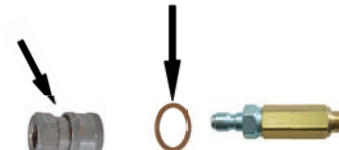

Connection board

Guns

MP-5012 trigger gun
 #22584

Lances

- 24" Wand stainless steel #23897
- 36" Wand stainless steel #23898
- 48" Wand stainless steel #23899
- 59" Wand stainless steel #23900
- 24" Wand zinc plated #23892
- 36" Wand zinc plated #23893
- 48" Wand zinc plated #23894
- 59" Wand zinc plated #23895

Dual lance

43" dual stainless steel wand #10912

Quick socket
 1/4"FTP
 stainless steel
 #21075

O-Ring
 viton 1/4"
 #20538

Filter 5 000 psi -
 1/4"QC x 1/4"MPT
 #22916

Nozzles

Turbo nozzle

15° nozzle

25° nozzle

40° nozzle

Soap nozzle

#22986 or #20525

Qc plug 3/8"MPT
 stainless
 #22797

22m screw
 plug x 3/8"MPT
 #23606

OU

Qc socket
 3/8"FPT
 stainless steel
 #22644

22MM screw coupler
 x 3/8"FPT
 #23601

Stainless steel quick
 coupling 3/8 "FPT
 #22796

22MM screw plug x
 3/8"FPT
 #23605

6000psi High pressure hose

Hose 3/8" x 50': #11308
 Hose 3/8" x 100': #13590

Nozzle protector
 (targeted nozzle)
 #20417